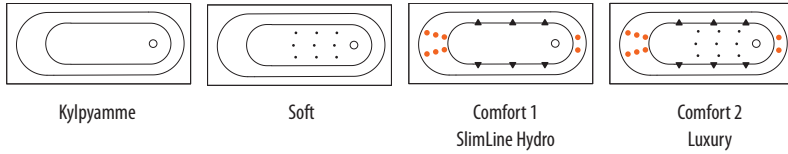

STILO 150 / 160 / 170

JÄRJESTELMÄT