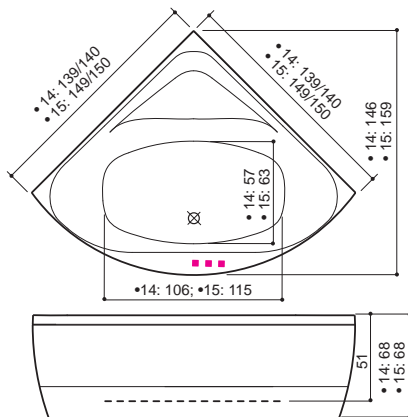

	Combi
Kylpyamme	✓
Soft	✓
Comfort 1	✓
Comfort 2	✓
Luxury	✓
Luxury Dual	✓
Slimline Hydro	✓

PANEL+

GALA

140; 150

Mitat / Vesitilavuus:
Gala 140: 139 x 139 x 68 cm / 280 l
Gala 150: 149 x 149 x 68 cm / 330 l