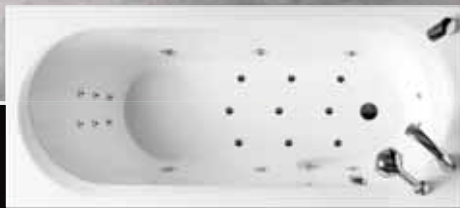

PANEL+

STILO

150; 160; 170

Mitat / Vesitilavuus:

Stilo 150: 149 x 70 x 64 cm / 205 l

Stilo 160: 159 x 70 x 65 cm / 230 l

Stilo 170: 169 x 75 x 67 cm / 260 l

	150	160	170
Kylpyamme	✓	✓	✓
Soft	✓	✓	✓
Comfort 1	✓	✓	✓
Comfort 2	✓	✓	✓
Luxury	✓	✓	✓
Luxury Dual	-	-	-
Slimline Hydro	✓	✓	✓